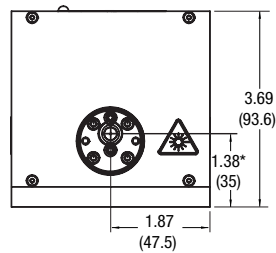

Top View

Side View

Front View

Back View

* Beam height varies for different models. Please see specifications.

Dimensions in inch (mm)

Explorer One XP Dimensions

Top View

Side View

Front View

Back View

Dimensions in inch (mm)

Explorer One XP Optional Heatsink