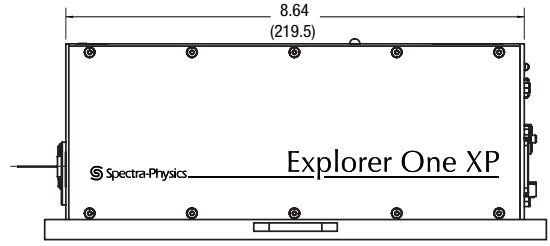

Top View

Side View

Front View

Back View

* Beam height varies for different models. Please see specifications.

Dimensions in inch (mm)

Explorer One XP Dimensions

Top View

Side View

Front View

Back View

Dimensions in inch (mm)

Explorer One XP Optional Heatsink