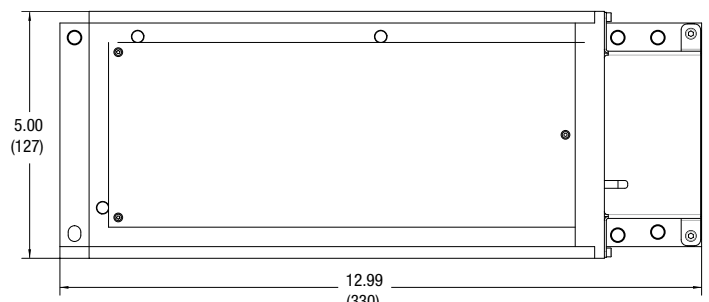

Top View

Side View

Front View

Back View

* Beam height varies for different models. Please see specifications.

Dimensions in inch (mm)

Explorer One XP Dimensions

Top View

Side View

Front View

Back View

Dimensions in inch (mm)

Explorer One XP Optional Heatsink