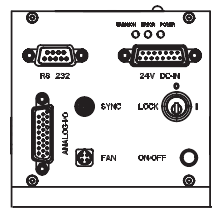

Top View

Side View

Front View

Back View

* Beam height varies for different models. Please see specifications.

Dimensions in inch (mm)

Explorer One XP Dimensions

Top View

Side View

Front View

Back View

Dimensions in inch (mm)

Explorer One XP Optional Heatsink