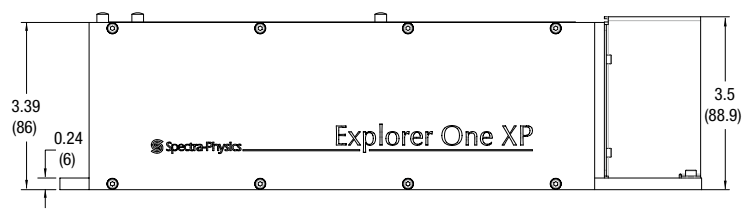

Top View

Side View

Front View

Back View

* Beam height varies for different models. Please see specifications.

Dimensions in inch (mm)

Explorer One XP Dimensions

Top View

Side View

Front View

Back View

Dimensions in inch (mm)

Explorer One XP Optional Heatsink