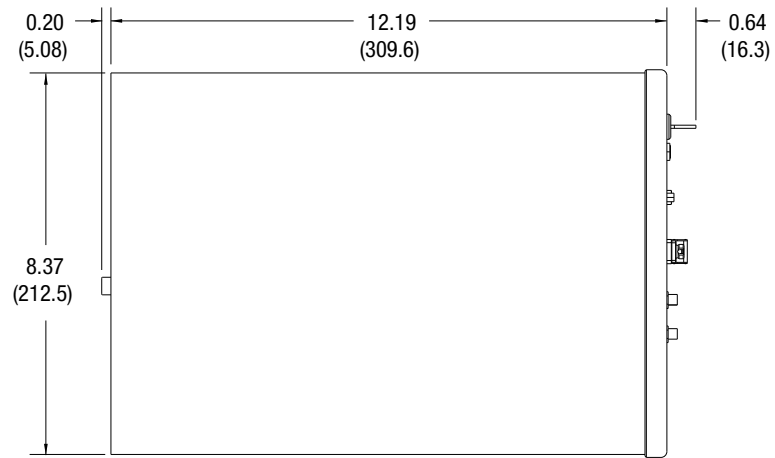

Front View

Top View

Dimensions in inch (mm)

### Venturi TLB-8800 Dimensions